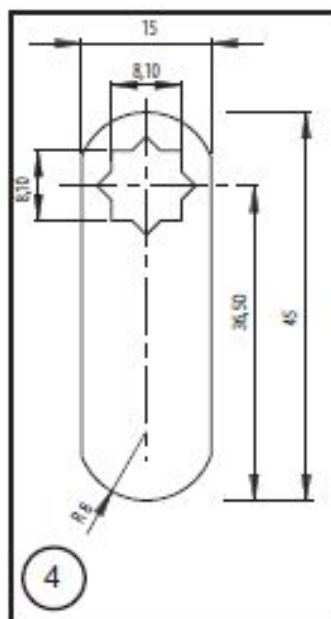

PRODUCT SHEET

Description:

Cam No. 4 For 1900 Series, Straight 36.5mm C/E

Item number:

14.04.244-0

Units	Box	Carton	HS Code	Barcode
Pcs.		400	8301600090	 5704866040716

SISO A/S

Mileparken 11
DK-2740 Skovlunde
Denmark
VAT: DK 24786013